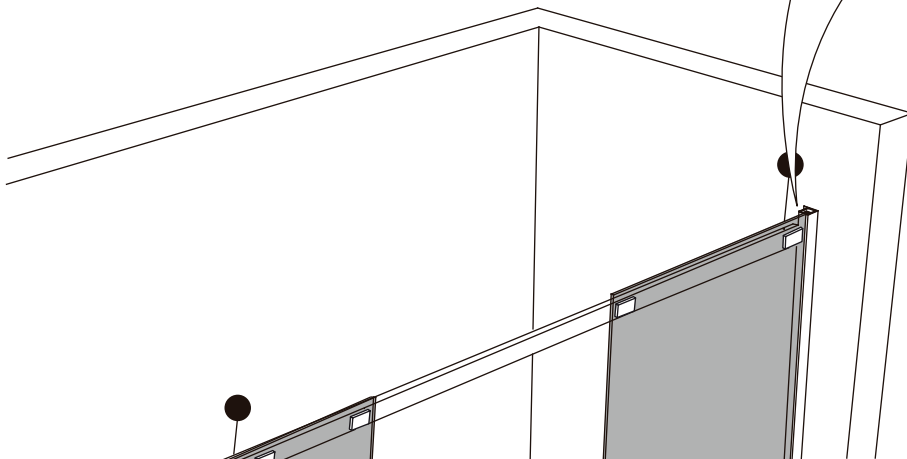

IT130

ITALBOX[®]
THE WATER PROTECT

Distância aconselhada 
2cm

- 1**  x4  x4  x2  x4  x4  x4 

2 x1

3

4

x2

x1

6

x2

7

x2

x2

24H