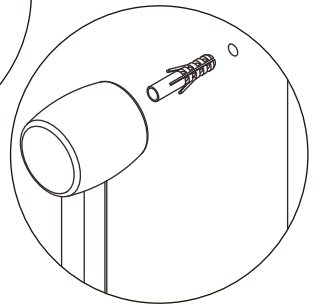

IT130

ITALBOX[®]
THE WATER PROTECT

Distância aconselhada 
2cm

- 1**  x4  x4  x2  x4  x4  x4 

2 x1

3

4

x2

x1

6

x2

7

x2

x2

24H