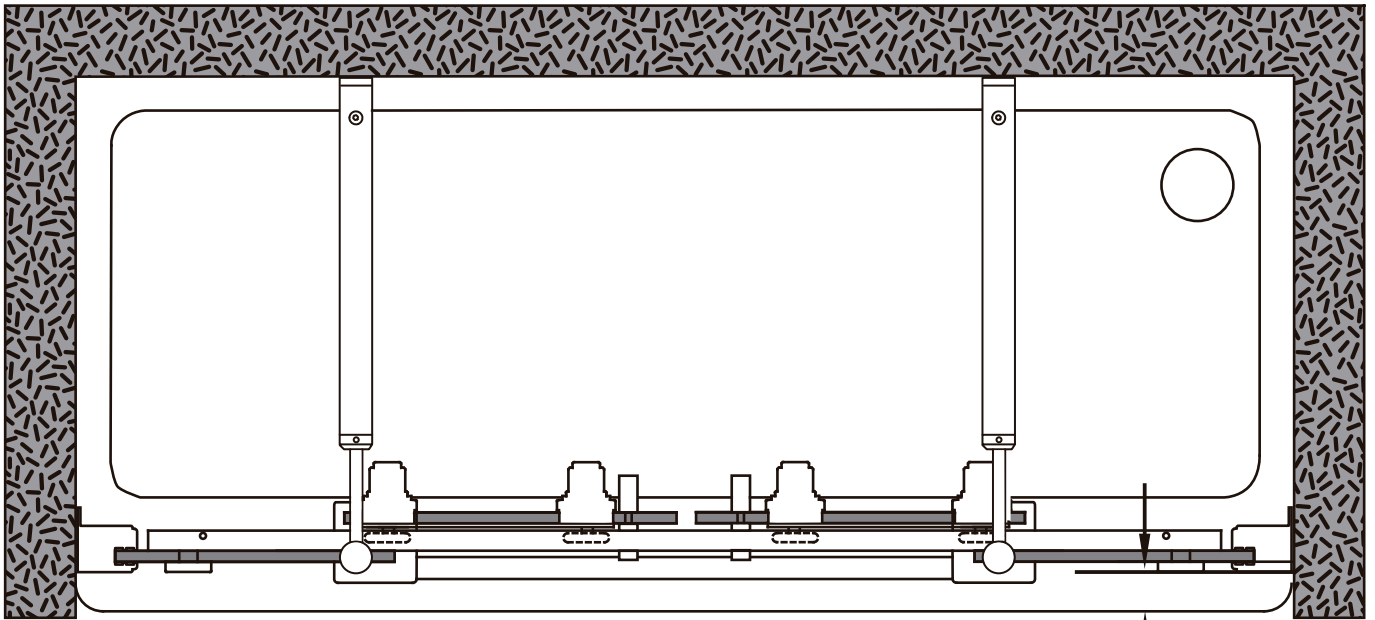

IT130

ITALBOX[®]
THE WATER PROTECT

Distância aconselhada 
2cm

- 1**  x4  x4  x2  x4  x4  x4 

2 x1

3

4

x2

x1

6

x2

7

x2

x2

24H