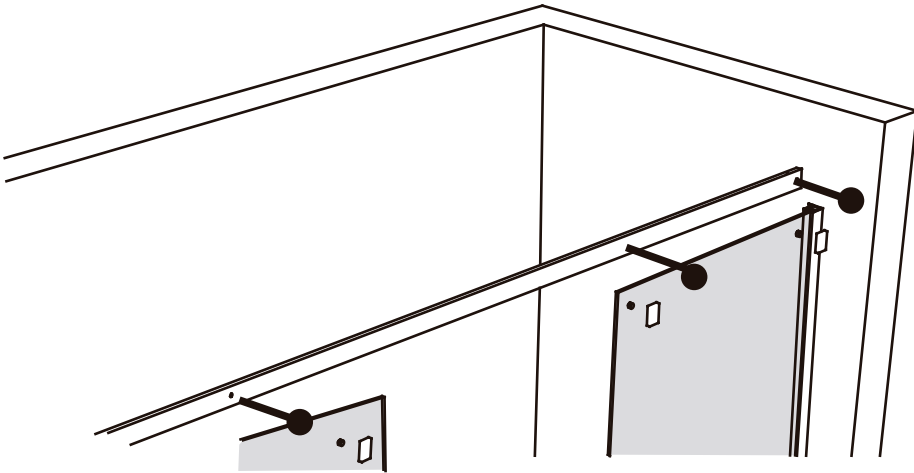

IT130

ITALBOX[®]
THE WATER PROTECT

Distância aconselhada 
2cm

- 1**  x4  x4  x2  x4  x4  x4 

2 x1

3

4

x2

x1

6

x2

7

x2

x2

24H