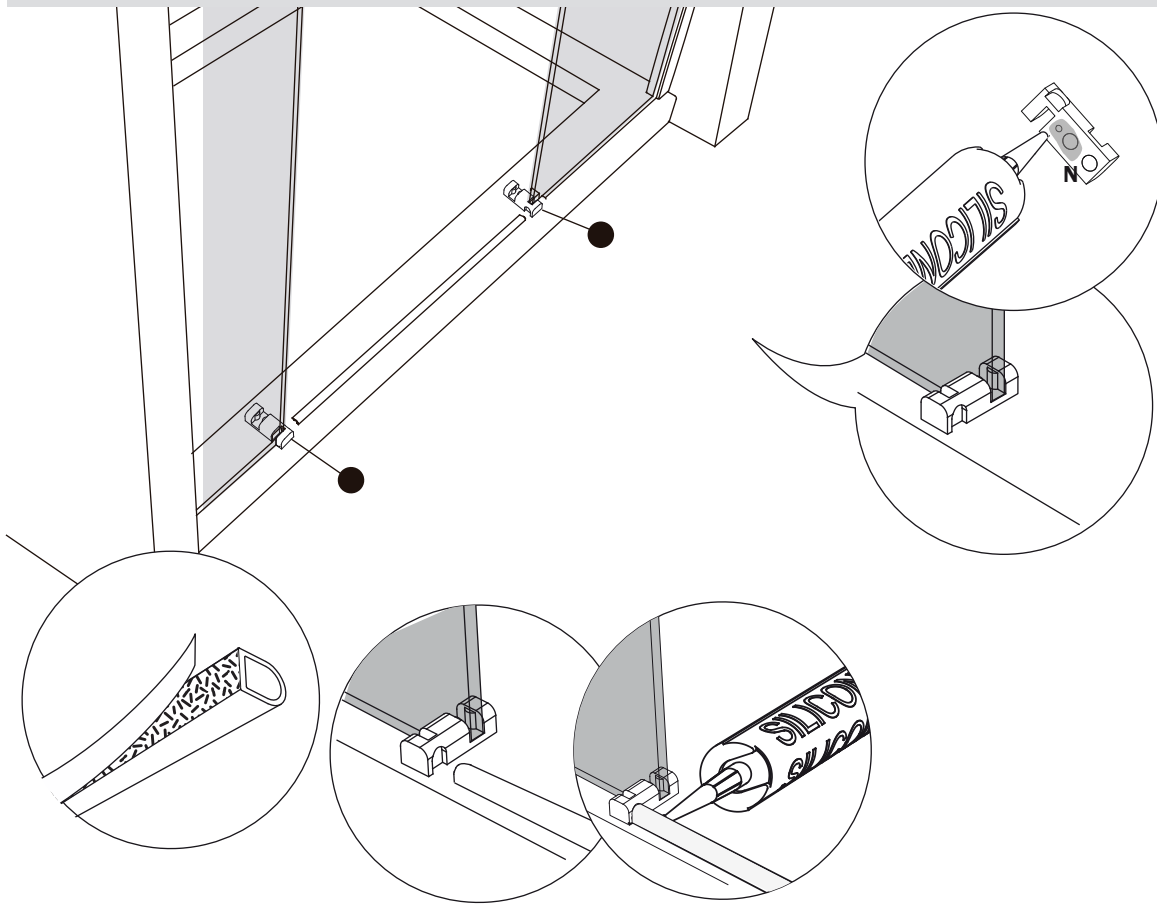

IT130

ITALBOX[®]
THE WATER PROTECT

Distância aconselhada 
2cm

- 1**  x4  x4  x2  x4  x4  x4 

2 x1

3

4

x2

x1

6

x2

7

x2

x2

24H