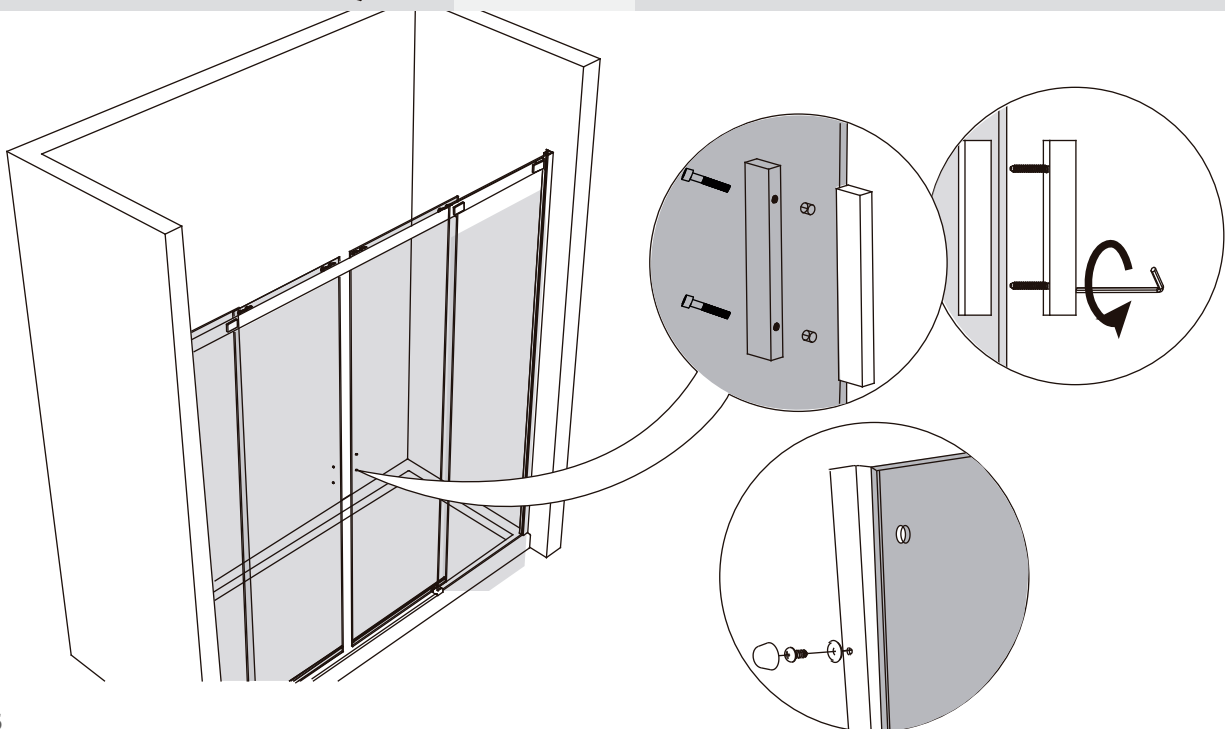

IT130

ITALBOX[®]
THE WATER PROTECT

Distância aconselhada 
2cm

- 1**  x4  x4  x2  x4  x4  x4 

2 x1

3

4

x2

x1

6

x2

7

x2

x2

24H