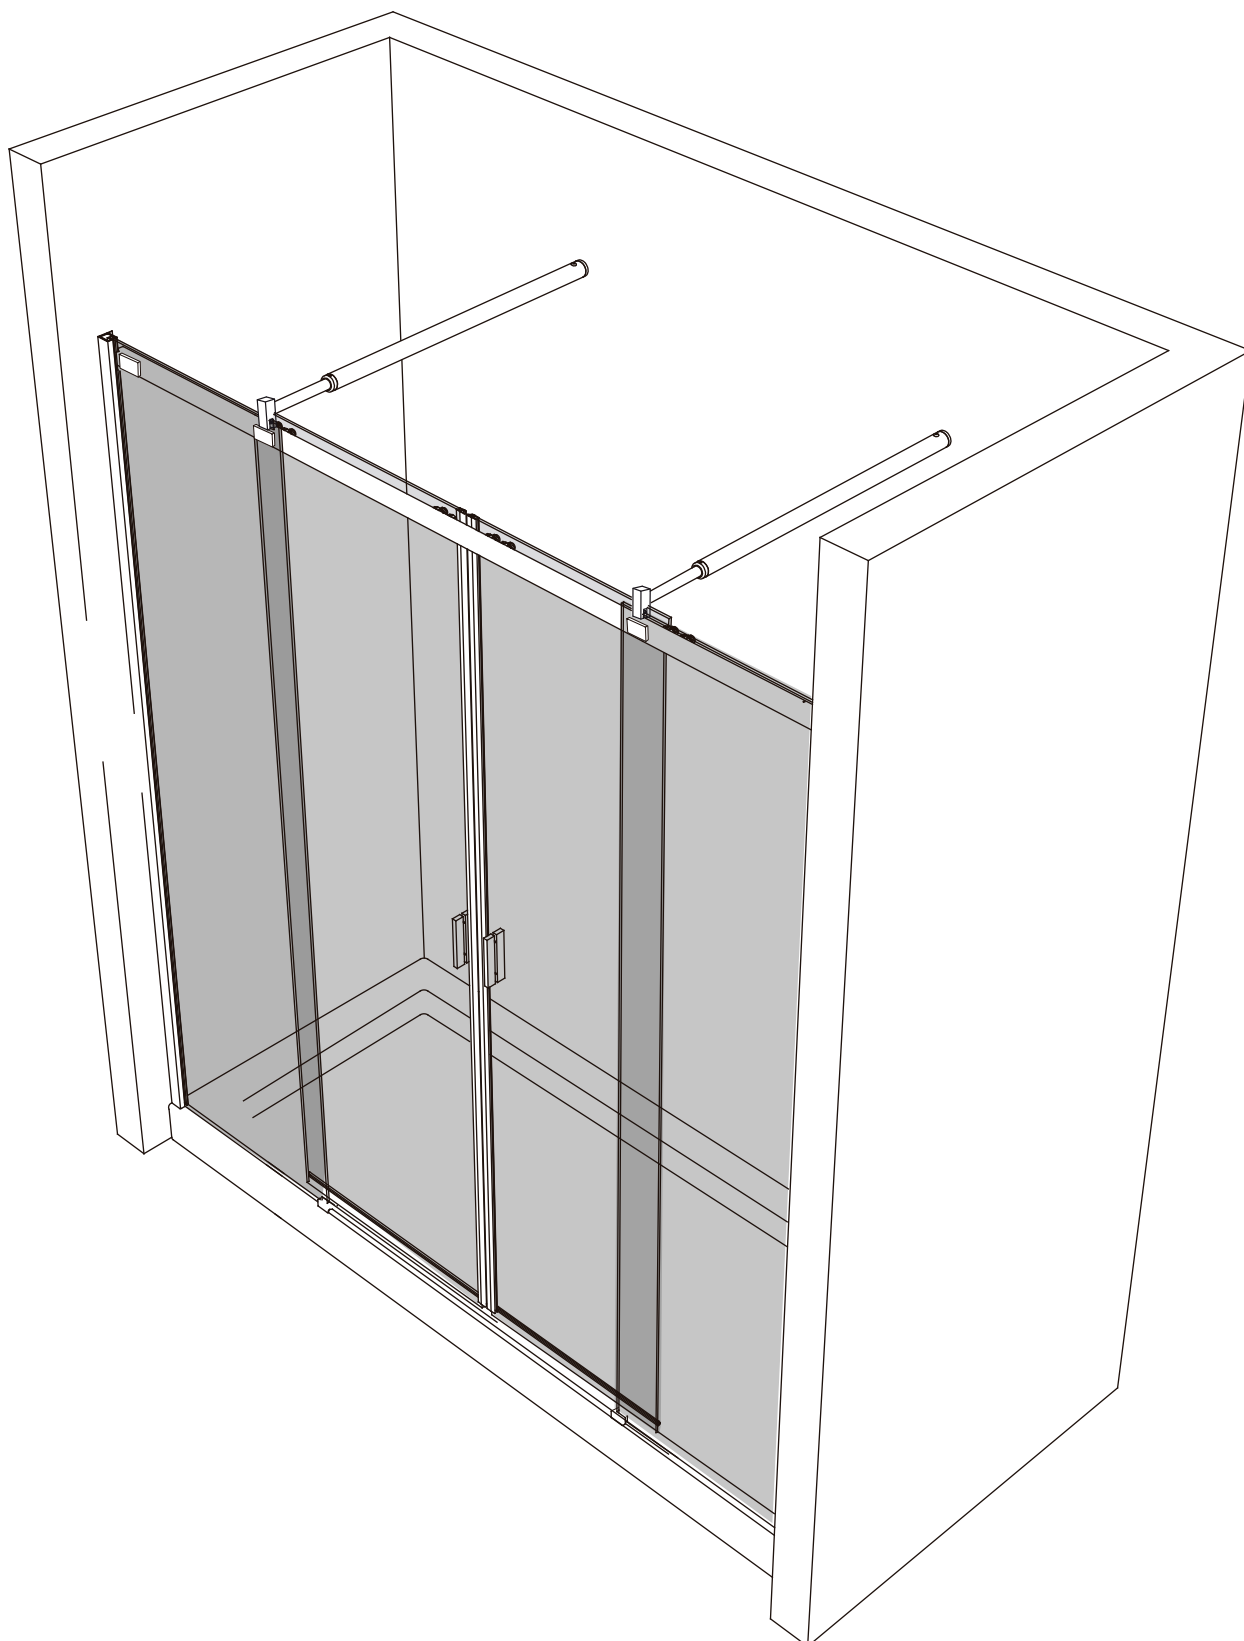

IT130

ITALBOX[®]
THE WATER PROTECT

Distância aconselhada 
2cm

- 1**  x4  x4  x2  x4  x4  x4 

2 x1

3

4

x2

x1

6

x2

7

x2

x2

24H