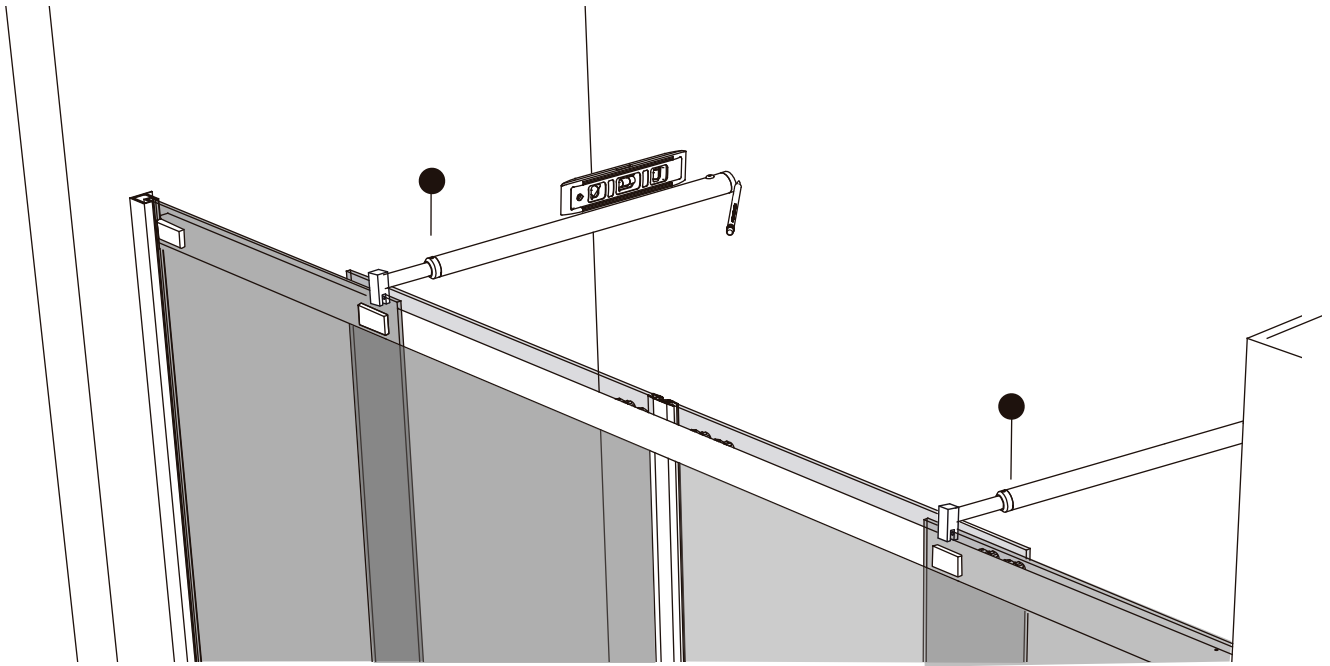

IT130

ITALBOX[®]
THE WATER PROTECT

Distância aconselhada 
2cm

- 1**  x4  x4  x2  x4  x4  x4 

2 x1

3

4

x2

x1

6

x2

7

x2

x2

24H