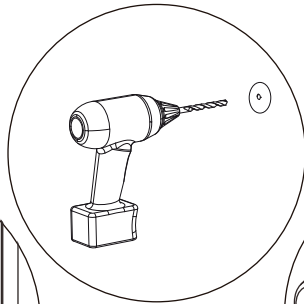

IT130

ITALBOX[®]
THE WATER PROTECT

Distância aconselhada 
2cm

- 1**  x4  x4  x2  x4  x4  x4 

2 x1

3

4

x2

x1

6

x2

7

x2

x2

24H