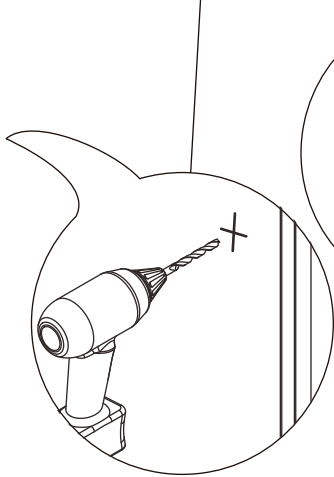

IT130

ITALBOX[®]
THE WATER PROTECT

Distância aconselhada 
2cm

- 1**  x4  x4  x2  x4  x4  x4 

2 x1

3

4

x2

x1

6

x2

7

x2

x2

24H